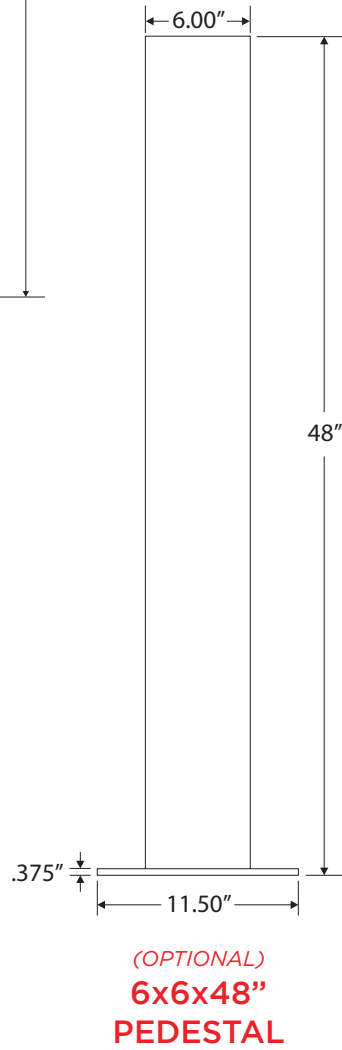

MOUNT CONFIGURATIONS

Single Wall Mount

Single Pedestal

Dual Retractor Pedestal Mount

Dual Pedestal

Shown:
Single Pedestal
Retractor Mount

UL-Listed meets safety criteria for use in North America

Meets standards for Americans with Disabilities Act

DIMENSIONS

CONFIGURATION	OPEN-ACCESS	RFID ACCESS / WI-FI	NETWORKED
APPLICATION	COMMERCIAL		
VOLTAGE (VAC)	208/240VAC, Single Phase		
FREQUENCY (Hz)	50Hz / 60Hz		
CURRENT (RMS)	Adjustable Max 80A / 19.2kW		
CIRCUIT BREAKER	80A = 100A		
CHARGING CONNECTOR	SAE J1772 Type 1		
CHARGING CABLE LENGTH	25 ft. (18ft optional)		
CHARGING CABLE	UL E345899 EVE 2/C 5 AWG (16.8mm ²) 1/C 6AWG (13.3mm ²) 1/C 16AWG (1.31mm ²) 105°C Water Resistant 60°C 600V		
METERING ACCURACY	Embedded ±1% (internal)		
REAL-TIME CLOCK	N/A	Yes	
WI-FI	N/A	802.11 b/g/n	
CELLULAR		N/A	LTE Cat.M1/Cat.NB1oT
RFID	N/A	ISO 14443 A/B ISO 152693 NFC	
DISPLAY	N/A	116(L)*8.5(W)*37(H)mm 5.57mm CHARACTER HEIGHT 5*8 DOT MATRIX OLED 20x2	
DATA PROTOCOL	N/A	OCPP 1.6	
OPERATION TEMPERATURE	-35°C to 55°C / -13°F to 131°F (55°C / 131°F current derating limit maximum 60A)		
STORAGE TEMPERATURE	-40°C to 80°C / -40°F to 176°F		
MOUNTING TYPE	Wall Mount / Pedestal Mount (optional)		
WIRING TYPE	Hardwired		
IP PERFORMANCE	NEMA 3R		
IMPACT RESISTANCE	IK10		
DIMENSION (HxWxD, INCHES)	14 x 10.5 x 5.25		
WEB PORTAL MANAGEMENT	N/A	Yes	
CERTIFICATION	UL 50 / 991 / 1449 / 1998 / 2231 / 2594 FCC Part 15B		
SAFETY	cULus Listed		
PEDESTAL CONSTRUCTION	Aluminum, Powder-Coat Finish, Stainless Steel Hardware		
WARRANTY	3 Year Parts Warranty (5 Year Parts & Labor Optional)		