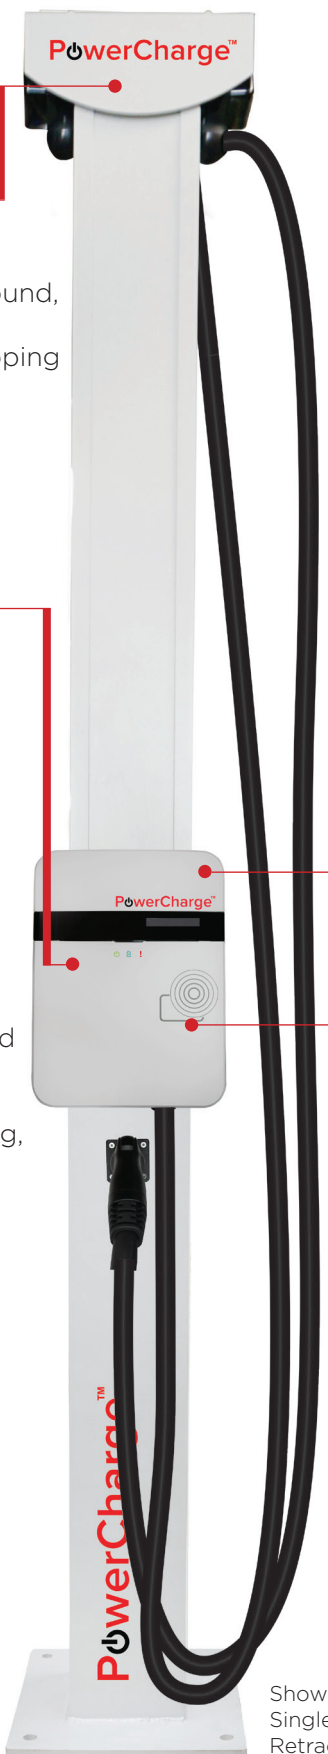

PowerCharge™

PowerChargeEV.com

Charge Up!

ENERGY SERIES 80 Amp

The 80 AMP charging station is the largest & most powerful charging station in the Energy Series line-up.

PowerCharge™

CABLE RETRACTOR

- **Optional** cable retractor extends the life of the cables by elevating them off the ground, while also creating a safe environment by reducing tripping hazards

LEVEL 2 CHARGING STATION

- **Outdoor rated** with multiple mounting configurations
- **Largest & fastest Level 2 AC** charging station on the market today
- **Adjustable** Max 80A / 19.2kW output allows for the ideal power to match your supply panel, electric vehicle, and driving range
- **3-Year Parts** Warranty (5-Year Parts & Labor optional)

MULTIPLE MODELS

- **Open Access Control**
Non-networked common for residential and fleet use
- **RFID Access Control**
Non-networked model with RFID-card access control
- **Ethernet**
- **Cellular**
- **Networked**
When connected to a backend software plan, it unlocks features such as point of sale payment, usage data reporting, driver notifications, remote diagnostics, and more