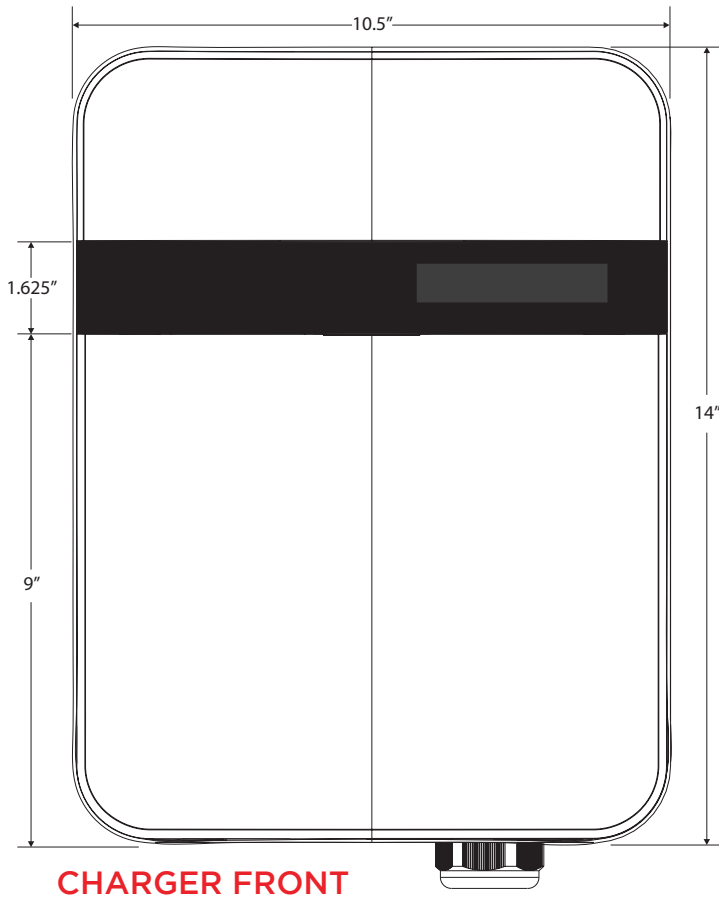

MOUNT CONFIGURATIONS

Single Wall Mount

Single Pedestal

Dual Retractor Pedestal Mount

Dual Pedestal

Shown:
Single Pedestal
Retractor Mount

UL-Listed meets safety criteria for use in North America

Meets standards for Americans with Disabilities Act

DIMENSIONS

CONFIGURATION	OPEN-ACCESS	RFID ACCESS / WI-FI	NETWORKED
APPLICATION	COMMERCIAL		
VOLTAGE (VAC)	208/240VAC, Single Phase		
FREQUENCY (Hz)	50Hz / 60Hz		
CURRENT (RMS)	Adjustable Max 80A / 19.2kW		
CIRCUIT BREAKER	80A = 100A		
CHARGING CONNECTOR	SAE J1772 Type 1		
CHARGING CABLE LENGTH	25 ft. (18ft optional)		
CHARGING CABLE	UL E345899 EVE 2/C 5 AWG (16.8mm ²) 1/C 6AWG (13.3mm ²) 1/C 16AWG (1.31mm ²) 105°C Water Resistant 60°C 600V		
METERING ACCURACY	Embedded ±1% (internal)		
REAL-TIME CLOCK	N/A	Yes	
WI-FI	N/A	802.11 b/g/n	
CELLULAR		N/A	LTE Cat.M1/Cat.NB1oT
RFID	N/A	ISO 14443 A/B ISO 152693 NFC	
DISPLAY	N/A	116(L)*8.5(W)*37(H)mm 5.57mm CHARACTER HEIGHT 5*8 DOT MATRIX OLED 20x2	
DATA PROTOCOL	N/A	OCPP 1.6	
OPERATION TEMPERATURE	-35°C to 55°C / -13°F to 131°F (55°C / 131°F current derating limit maximum 60A)		
STORAGE TEMPERATURE	-40°C to 80°C / -40°F to 176°F		
MOUNTING TYPE	Wall Mount / Pedestal Mount (optional)		
WIRING TYPE	Hardwired		
IP PERFORMANCE	NEMA 3R		
IMPACT RESISTANCE	IK10		
DIMENSION (HxWxD, INCHES)	14 x 10.5 x 5.25		
WEB PORTAL MANAGEMENT	N/A	Yes	
CERTIFICATION	UL 50 / 991 / 1449 / 1998 / 2231 / 2594 FCC Part 15B		
SAFETY	cULus Listed		
PEDESTAL CONSTRUCTION	Aluminum, Powder-Coat Finish, Stainless Steel Hardware		
WARRANTY	3 Year Parts Warranty (5 Year Parts & Labor Optional)		