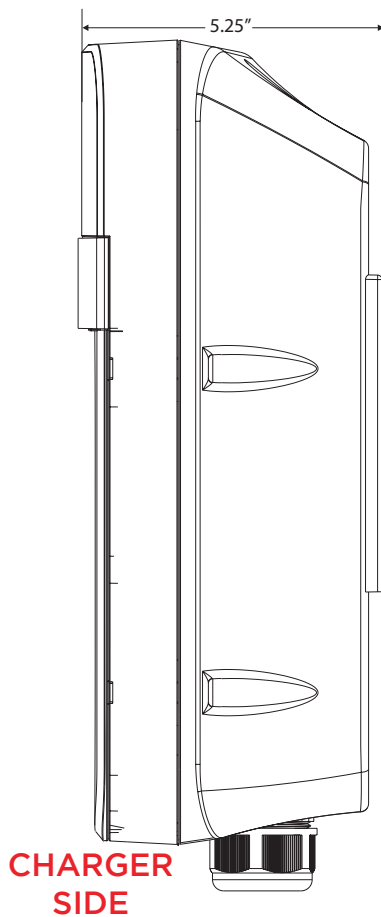

MOUNT CONFIGURATIONS

Single Wall Mount

Single Pedestal

Dual Retractor Pedestal Mount

Dual Pedestal

Shown:
Single Pedestal
Retractor Mount

UL-Listed meets safety criteria for use in North America

Meets standards for Americans with Disabilities Act

DIMENSIONS

CONFIGURATION	OPEN-ACCESS	RFID ACCESS / WI-FI	NETWORKED
APPLICATION	COMMERCIAL		
VOLTAGE (VAC)	208/240VAC, Single Phase		
FREQUENCY (Hz)	50Hz / 60Hz		
CURRENT (RMS)	Adjustable Max 80A / 19.2kW		
CIRCUIT BREAKER	80A = 100A		
CHARGING CONNECTOR	SAE J1772 Type 1		
CHARGING CABLE LENGTH	25 ft. (18ft optional)		
CHARGING CABLE	UL E345899 EVE 2/C 5 AWG (16.8mm ²) 1/C 6AWG (13.3mm ²) 1/C 16AWG (1.31mm ²) 105°C Water Resistant 60°C 600V		
METERING ACCURACY	Embedded ±1% (internal)		
REAL-TIME CLOCK	N/A	Yes	
WI-FI	N/A	802.11 b/g/n	
CELLULAR		N/A	LTE Cat.M1/Cat.NB1oT
RFID	N/A	ISO 14443 A/B ISO 152693 NFC	
DISPLAY	N/A	116(L)*8.5(W)*37(H)mm 5.57mm CHARACTER HEIGHT 5*8 DOT MATRIX OLED 20x2	
DATA PROTOCOL	N/A	OCPP 1.6	
OPERATION TEMPERATURE	-35°C to 55°C / -13°F to 131°F (55°C / 131°F current derating limit maximum 60A)		
STORAGE TEMPERATURE	-40°C to 80°C / -40°F to 176°F		
MOUNTING TYPE	Wall Mount / Pedestal Mount (optional)		
WIRING TYPE	Hardwired		
IP PERFORMANCE	NEMA 3R		
IMPACT RESISTANCE	IK10		
DIMENSION (HxWxD, INCHES)	14 x 10.5 x 5.25		
WEB PORTAL MANAGEMENT	N/A	Yes	
CERTIFICATION	UL 50 / 991 / 1449 / 1998 / 2231 / 2594 FCC Part 15B		
SAFETY	cULus Listed		
PEDESTAL CONSTRUCTION	Aluminum, Powder-Coat Finish, Stainless Steel Hardware		
WARRANTY	3 Year Parts Warranty (5 Year Parts & Labor Optional)		