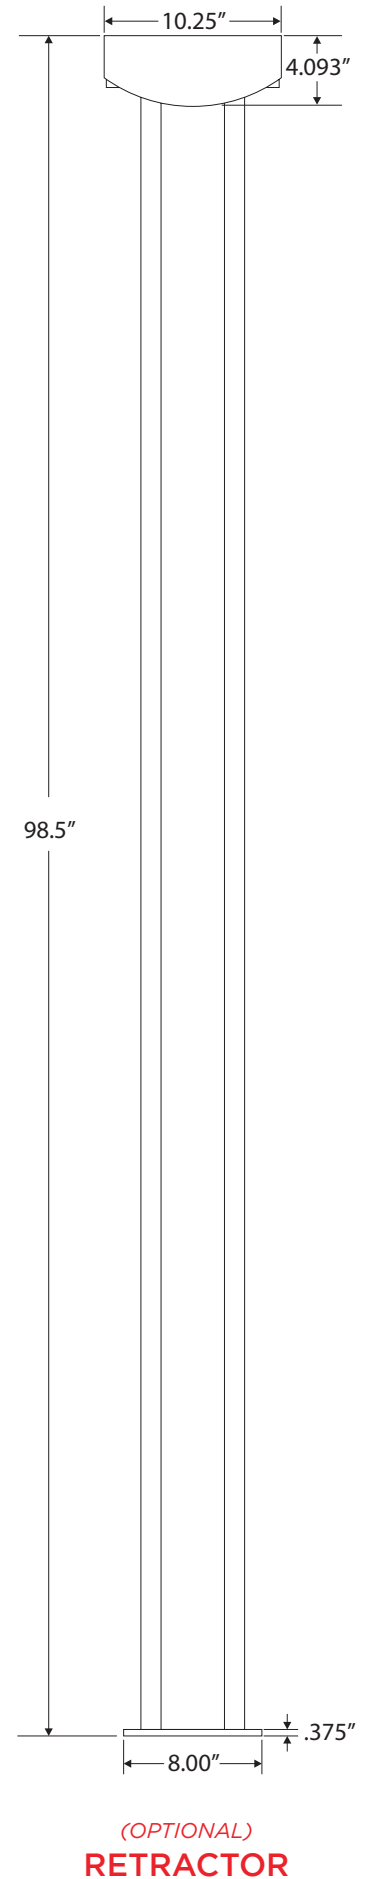

MOUNT CONFIGURATIONS

Single Wall Mount

Single Pedestal

Dual Retractor Pedestal Mount

Dual Pedestal

Shown:
Single Pedestal
Retractor Mount

UL-Listed meets safety criteria for use in North America

Meets standards for Americans with Disabilities Act

DIMENSIONS

CONFIGURATION	OPEN-ACCESS	RFID ACCESS / WI-FI	NETWORKED
APPLICATION	COMMERCIAL		
VOLTAGE (VAC)	208/240VAC, Single Phase		
FREQUENCY (Hz)	50Hz / 60Hz		
CURRENT (RMS)	Adjustable Max 80A / 19.2kW		
CIRCUIT BREAKER	80A = 100A		
CHARGING CONNECTOR	SAE J1772 Type 1		
CHARGING CABLE LENGTH	25 ft. (18ft optional)		
CHARGING CABLE	UL E345899 EVE 2/C 5 AWG (16.8mm ²) 1/C 6AWG (13.3mm ²) 1/C 16AWG (1.31mm ²) 105°C Water Resistant 60°C 600V		
METERING ACCURACY	Embedded ±1% (internal)		
REAL-TIME CLOCK	N/A	Yes	
WI-FI	N/A	802.11 b/g/n	
CELLULAR		N/A	LTE Cat.M1/Cat.NB1oT
RFID	N/A	ISO 14443 A/B ISO 152693 NFC	
DISPLAY	N/A	116(L)*8.5(W)*37(H)mm 5.57mm CHARACTER HEIGHT 5*8 DOT MATRIX OLED 20x2	
DATA PROTOCOL	N/A	OCPP 1.6	
OPERATION TEMPERATURE	-35°C to 55°C / -13°F to 131°F (55°C / 131°F current derating limit maximum 60A)		
STORAGE TEMPERATURE	-40°C to 80°C / -40°F to 176°F		
MOUNTING TYPE	Wall Mount / Pedestal Mount (optional)		
WIRING TYPE	Hardwired		
IP PERFORMANCE	NEMA 3R		
IMPACT RESISTANCE	IK10		
DIMENSION (HxWxD, INCHES)	14 x 10.5 x 5.25		
WEB PORTAL MANAGEMENT	N/A	Yes	
CERTIFICATION	UL 50 / 991 / 1449 / 1998 / 2231 / 2594 FCC Part 15B		
SAFETY	cULus Listed		
PEDESTAL CONSTRUCTION	Aluminum, Powder-Coat Finish, Stainless Steel Hardware		
WARRANTY	3 Year Parts Warranty (5 Year Parts & Labor Optional)		