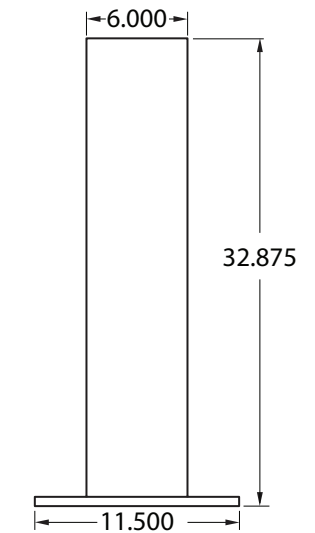

### CABLE LENGTH

- **Standard** 18 foot (25 foot optional)

**UL-Listed** meets safety criteria for use in North America

**CHARGER FRONT**

**CHARGER TOP**

**DUAL MOUNT BRACKET**

**RETRACTOR  
(SINGLE / DUAL)**

**3x6x32 PEDESTAL  
SIDE**

**3x6x32 PEDESTAL  
FRONT/BACK**

CONFIGURATION	OPEN ACCESS
APPLICATION	RESIDENTIAL
VOLTAGE (VAC)	208/240VAC, Single Phase
FREQUENCY (Hz)	60 Hz
CURRENT (RMS)	Adjustable 16A (3.8kW) / 24A (5.8kW) / 32A (7.6kW) / 40A (9.6kW)
CIRCUIT BREAKER	16A = 20A / 24A = 30A / 32A = 40A / 40A = 50A
CHARGING CONNECTOR	SAE J1772
CHARGING CABLE LENGTH	18 ft.
METERING ACCURACY	N/A
REAL-TIME CLOCK	N/A
WI-FI	N/A
CELLULAR	N/A
ETHERNET	N/A
RFID	N/A
DISPLAY	Color LED Status Lights
DATA PROTOCOL	N/A
OPERATION TEMPERATURE	-30°C/-22°F to 50°C/122°F
STORAGE TEMPERATURE	-40°C/-40°F to 70°C/158°F
MOUNTING TYPE	Wall/Pedestal Mount (optional)
DIMENSION (LxWxD, INCHES)	11.14 x 7.56 x 3.11"
IP PERFORMANCE	NEMA 4
IMPACT RESISTANCE	IK10
WIRING TYPE	Plug-In (NEMA 6-50) or Hardwired
CERTIFICATION	UL 50/991/1449/1998/2231/2594 FCC Part 15B
SAFETY	cULus Listed
PEDESTAL DIMENSIONS	48" tall x 11.5" x 11.5" (pedestal) / 72" tall x 11.5" x 11.5" (retractor)
PEDESTAL CONSTRUCTION	Aluminum, Grey Powder-Coat Finish (RAL 7035), Stainless Steel Hardware
WARRANTY	3 Year (5 Year Optional)