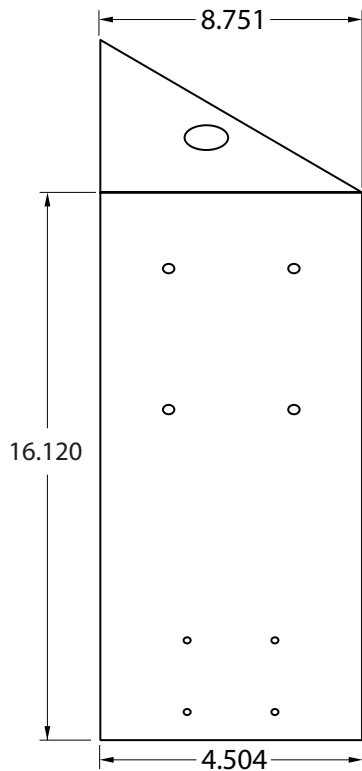

### CABLE LENGTH

- **Standard** 18 foot (25 foot optional)

**UL-Listed** meets safety criteria for use in North America

**CHARGER FRONT**

**CHARGER TOP**

**DUAL MOUNT BRACKET**

**RETRACTOR  
(SINGLE / DUAL)**

**3x6x32 PEDESTAL  
SIDE**

**3x6x32 PEDESTAL  
FRONT/BACK**

CONFIGURATION	OPEN ACCESS
APPLICATION	RESIDENTIAL
VOLTAGE (VAC)	208/240VAC, Single Phase
FREQUENCY (Hz)	60 Hz
CURRENT (RMS)	Adjustable 16A (3.8kW) / 24A (5.8kW) / 32A (7.6kW) / 40A (9.6kW)
CIRCUIT BREAKER	16A = 20A / 24A = 30A / 32A = 40A / 40A = 50A
CHARGING CONNECTOR	SAE J1772
CHARGING CABLE LENGTH	18 ft.
METERING ACCURACY	N/A
REAL-TIME CLOCK	N/A
WI-FI	N/A
CELLULAR	N/A
ETHERNET	N/A
RFID	N/A
DISPLAY	Color LED Status Lights
DATA PROTOCOL	N/A
OPERATION TEMPERATURE	-30°C/-22°F to 50°C/122°F
STORAGE TEMPERATURE	-40°C/-40°F to 70°C/158°F
MOUNTING TYPE	Wall/Pedestal Mount (optional)
DIMENSION (LxWxD, INCHES)	11.14 x 7.56 x 3.11"
IP PERFORMANCE	NEMA 4
IMPACT RESISTANCE	IK10
WIRING TYPE	Plug-In (NEMA 6-50) or Hardwired
CERTIFICATION	UL 50/991/1449/1998/2231/2594 FCC Part 15B
SAFETY	cULus Listed
PEDESTAL DIMENSIONS	48" tall x 11.5" x 11.5" (pedestal) / 72" tall x 11.5" x 11.5" (retractor)
PEDESTAL CONSTRUCTION	Aluminum, Grey Powder-Coat Finish (RAL 7035), Stainless Steel Hardware
WARRANTY	3 Year (5 Year Optional)