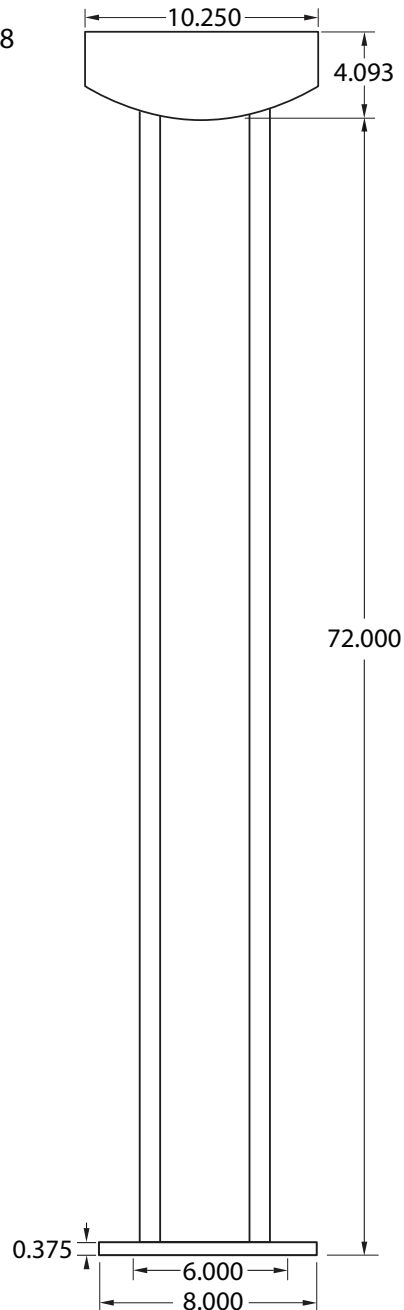

### CABLE LENGTH

- **Standard** 18 foot (25 foot optional)

**UL-Listed** meets safety criteria for use in North America

**CHARGER FRONT**

**CHARGER TOP**

**DUAL MOUNT BRACKET**

**RETRACTOR  
(SINGLE / DUAL)**

**3x6x32 PEDESTAL  
SIDE**

**3x6x32 PEDESTAL  
FRONT/BACK**

CONFIGURATION	OPEN ACCESS
APPLICATION	RESIDENTIAL
VOLTAGE (VAC)	208/240VAC, Single Phase
FREQUENCY (Hz)	60 Hz
CURRENT (RMS)	Adjustable 16A (3.8kW) / 24A (5.8kW) / 32A (7.6kW) / 40A (9.6kW)
CIRCUIT BREAKER	16A = 20A / 24A = 30A / 32A = 40A / 40A = 50A
CHARGING CONNECTOR	SAE J1772
CHARGING CABLE LENGTH	18 ft.
METERING ACCURACY	N/A
REAL-TIME CLOCK	N/A
WI-FI	N/A
CELLULAR	N/A
ETHERNET	N/A
RFID	N/A
DISPLAY	Color LED Status Lights
DATA PROTOCOL	N/A
OPERATION TEMPERATURE	-30°C/-22°F to 50°C/122°F
STORAGE TEMPERATURE	-40°C/-40°F to 70°C/158°F
MOUNTING TYPE	Wall/Pedestal Mount (optional)
DIMENSION (LxWxD, INCHES)	11.14 x 7.56 x 3.11"
IP PERFORMANCE	NEMA 4
IMPACT RESISTANCE	IK10
WIRING TYPE	Plug-In (NEMA 6-50) or Hardwired
CERTIFICATION	UL 50/991/1449/1998/2231/2594 FCC Part 15B
SAFETY	cULus Listed
PEDESTAL DIMENSIONS	48" tall x 11.5" x 11.5" (pedestal) / 72" tall x 11.5" x 11.5" (retractor)
PEDESTAL CONSTRUCTION	Aluminum, Grey Powder-Coat Finish (RAL 7035), Stainless Steel Hardware
WARRANTY	3 Year (5 Year Optional)