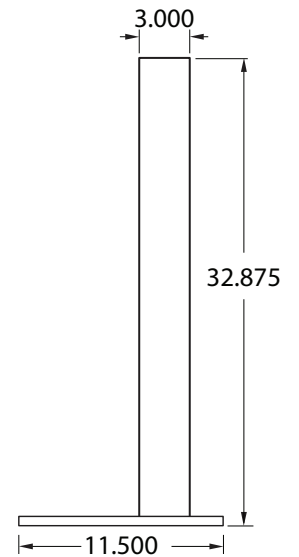

### CABLE LENGTH

- **Standard** 18 foot (25 foot optional)

**UL-Listed** meets safety criteria for use in North America

**CHARGER FRONT**

**CHARGER TOP**

**DUAL MOUNT BRACKET**

**RETRACTOR  
(SINGLE / DUAL)**

**3x6x32 PEDESTAL  
SIDE**

**3x6x32 PEDESTAL  
FRONT/BACK**

CONFIGURATION	OPEN ACCESS
APPLICATION	RESIDENTIAL
VOLTAGE (VAC)	208/240VAC, Single Phase
FREQUENCY (Hz)	60 Hz
CURRENT (RMS)	Adjustable 16A (3.8kW) / 24A (5.8kW) / 32A (7.6kW) / 40A (9.6kW)
CIRCUIT BREAKER	16A = 20A / 24A = 30A / 32A = 40A / 40A = 50A
CHARGING CONNECTOR	SAE J1772
CHARGING CABLE LENGTH	18 ft.
METERING ACCURACY	N/A
REAL-TIME CLOCK	N/A
WI-FI	N/A
CELLULAR	N/A
ETHERNET	N/A
RFID	N/A
DISPLAY	Color LED Status Lights
DATA PROTOCOL	N/A
OPERATION TEMPERATURE	-30°C/-22°F to 50°C/122°F
STORAGE TEMPERATURE	-40°C/-40°F to 70°C/158°F
MOUNTING TYPE	Wall/Pedestal Mount (optional)
DIMENSION (LxWxD, INCHES)	11.14 x 7.56 x 3.11"
IP PERFORMANCE	NEMA 4
IMPACT RESISTANCE	IK10
WIRING TYPE	Plug-In (NEMA 6-50) or Hardwired
CERTIFICATION	UL 50/991/1449/1998/2231/2594 FCC Part 15B
SAFETY	cULus Listed
PEDESTAL DIMENSIONS	48" tall x 11.5" x 11.5" (pedestal) / 72" tall x 11.5" x 11.5" (retractor)
PEDESTAL CONSTRUCTION	Aluminum, Grey Powder-Coat Finish (RAL 7035), Stainless Steel Hardware
WARRANTY	3 Year (5 Year Optional)