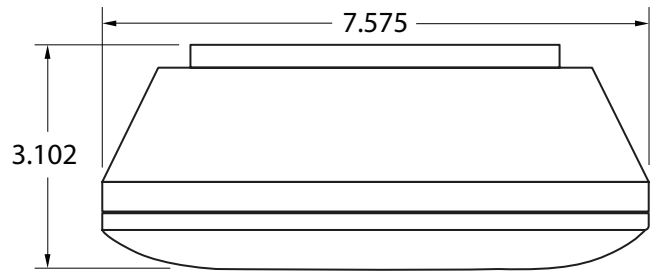

### CABLE LENGTH

- **Standard** 18 foot (25 foot optional)

**UL-Listed** meets safety criteria for use in North America

**CHARGER FRONT**

**CHARGER TOP**

**DUAL MOUNT BRACKET**

**RETRACTOR  
(SINGLE / DUAL)**

**3x6x32 PEDESTAL  
SIDE**

**3x6x32 PEDESTAL  
FRONT/BACK**

CONFIGURATION	OPEN ACCESS
APPLICATION	RESIDENTIAL
VOLTAGE (VAC)	208/240VAC, Single Phase
FREQUENCY (Hz)	60 Hz
CURRENT (RMS)	Adjustable 16A (3.8kW) / 24A (5.8kW) / 32A (7.6kW) / 40A (9.6kW)
CIRCUIT BREAKER	16A = 20A / 24A = 30A / 32A = 40A / 40A = 50A
CHARGING CONNECTOR	SAE J1772
CHARGING CABLE LENGTH	18 ft.
METERING ACCURACY	N/A
REAL-TIME CLOCK	N/A
WI-FI	N/A
CELLULAR	N/A
ETHERNET	N/A
RFID	N/A
DISPLAY	Color LED Status Lights
DATA PROTOCOL	N/A
OPERATION TEMPERATURE	-30°C/-22°F to 50°C/122°F
STORAGE TEMPERATURE	-40°C/-40°F to 70°C/158°F
MOUNTING TYPE	Wall/Pedestal Mount (optional)
DIMENSION (LxWxD, INCHES)	11.14 x 7.56 x 3.11"
IP PERFORMANCE	NEMA 4
IMPACT RESISTANCE	IK10
WIRING TYPE	Plug-In (NEMA 6-50) or Hardwired
CERTIFICATION	UL 50/991/1449/1998/2231/2594 FCC Part 15B
SAFETY	cULus Listed
PEDESTAL DIMENSIONS	48" tall x 11.5" x 11.5" (pedestal) / 72" tall x 11.5" x 11.5" (retractor)
PEDESTAL CONSTRUCTION	Aluminum, Grey Powder-Coat Finish (RAL 7035), Stainless Steel Hardware
WARRANTY	3 Year (5 Year Optional)