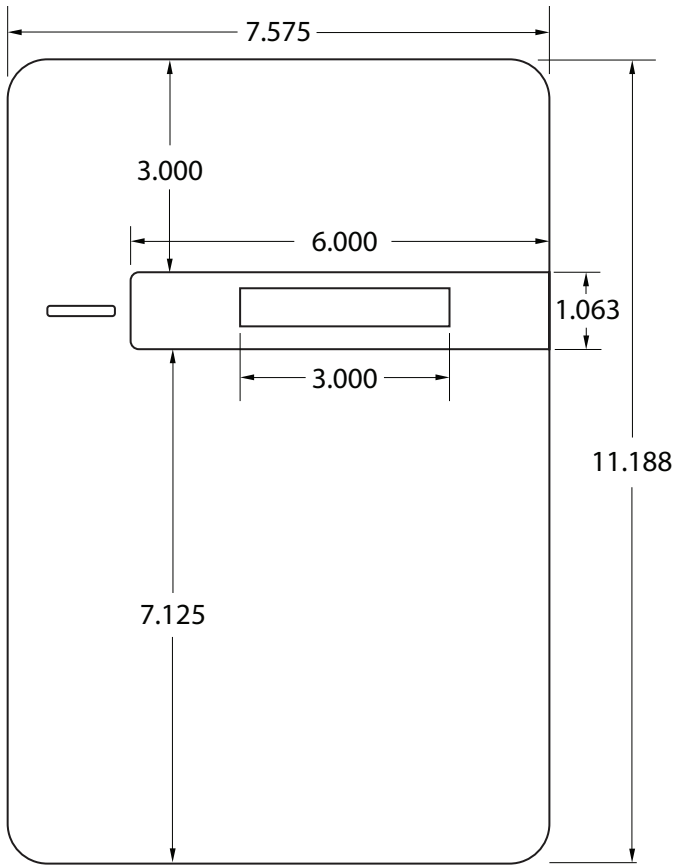

CHARGER FRONT