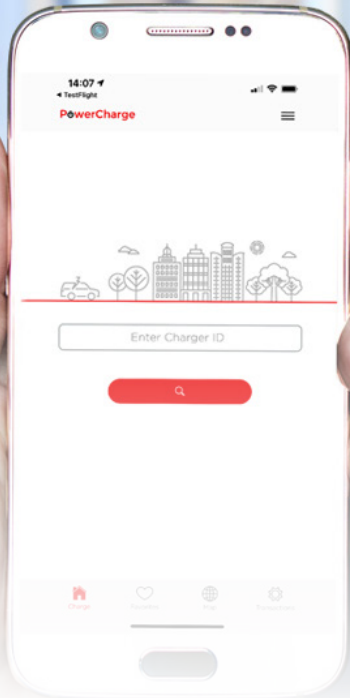

We make access **easy** for drivers.

-  Create account
-  Add vehicle details
-  Enter payment method
-  Locate nearby chargers
-  Book charger

We **simplify** management for charger owners.

Our admin dashboard tracks relevant metrics like charger usage and revenue.